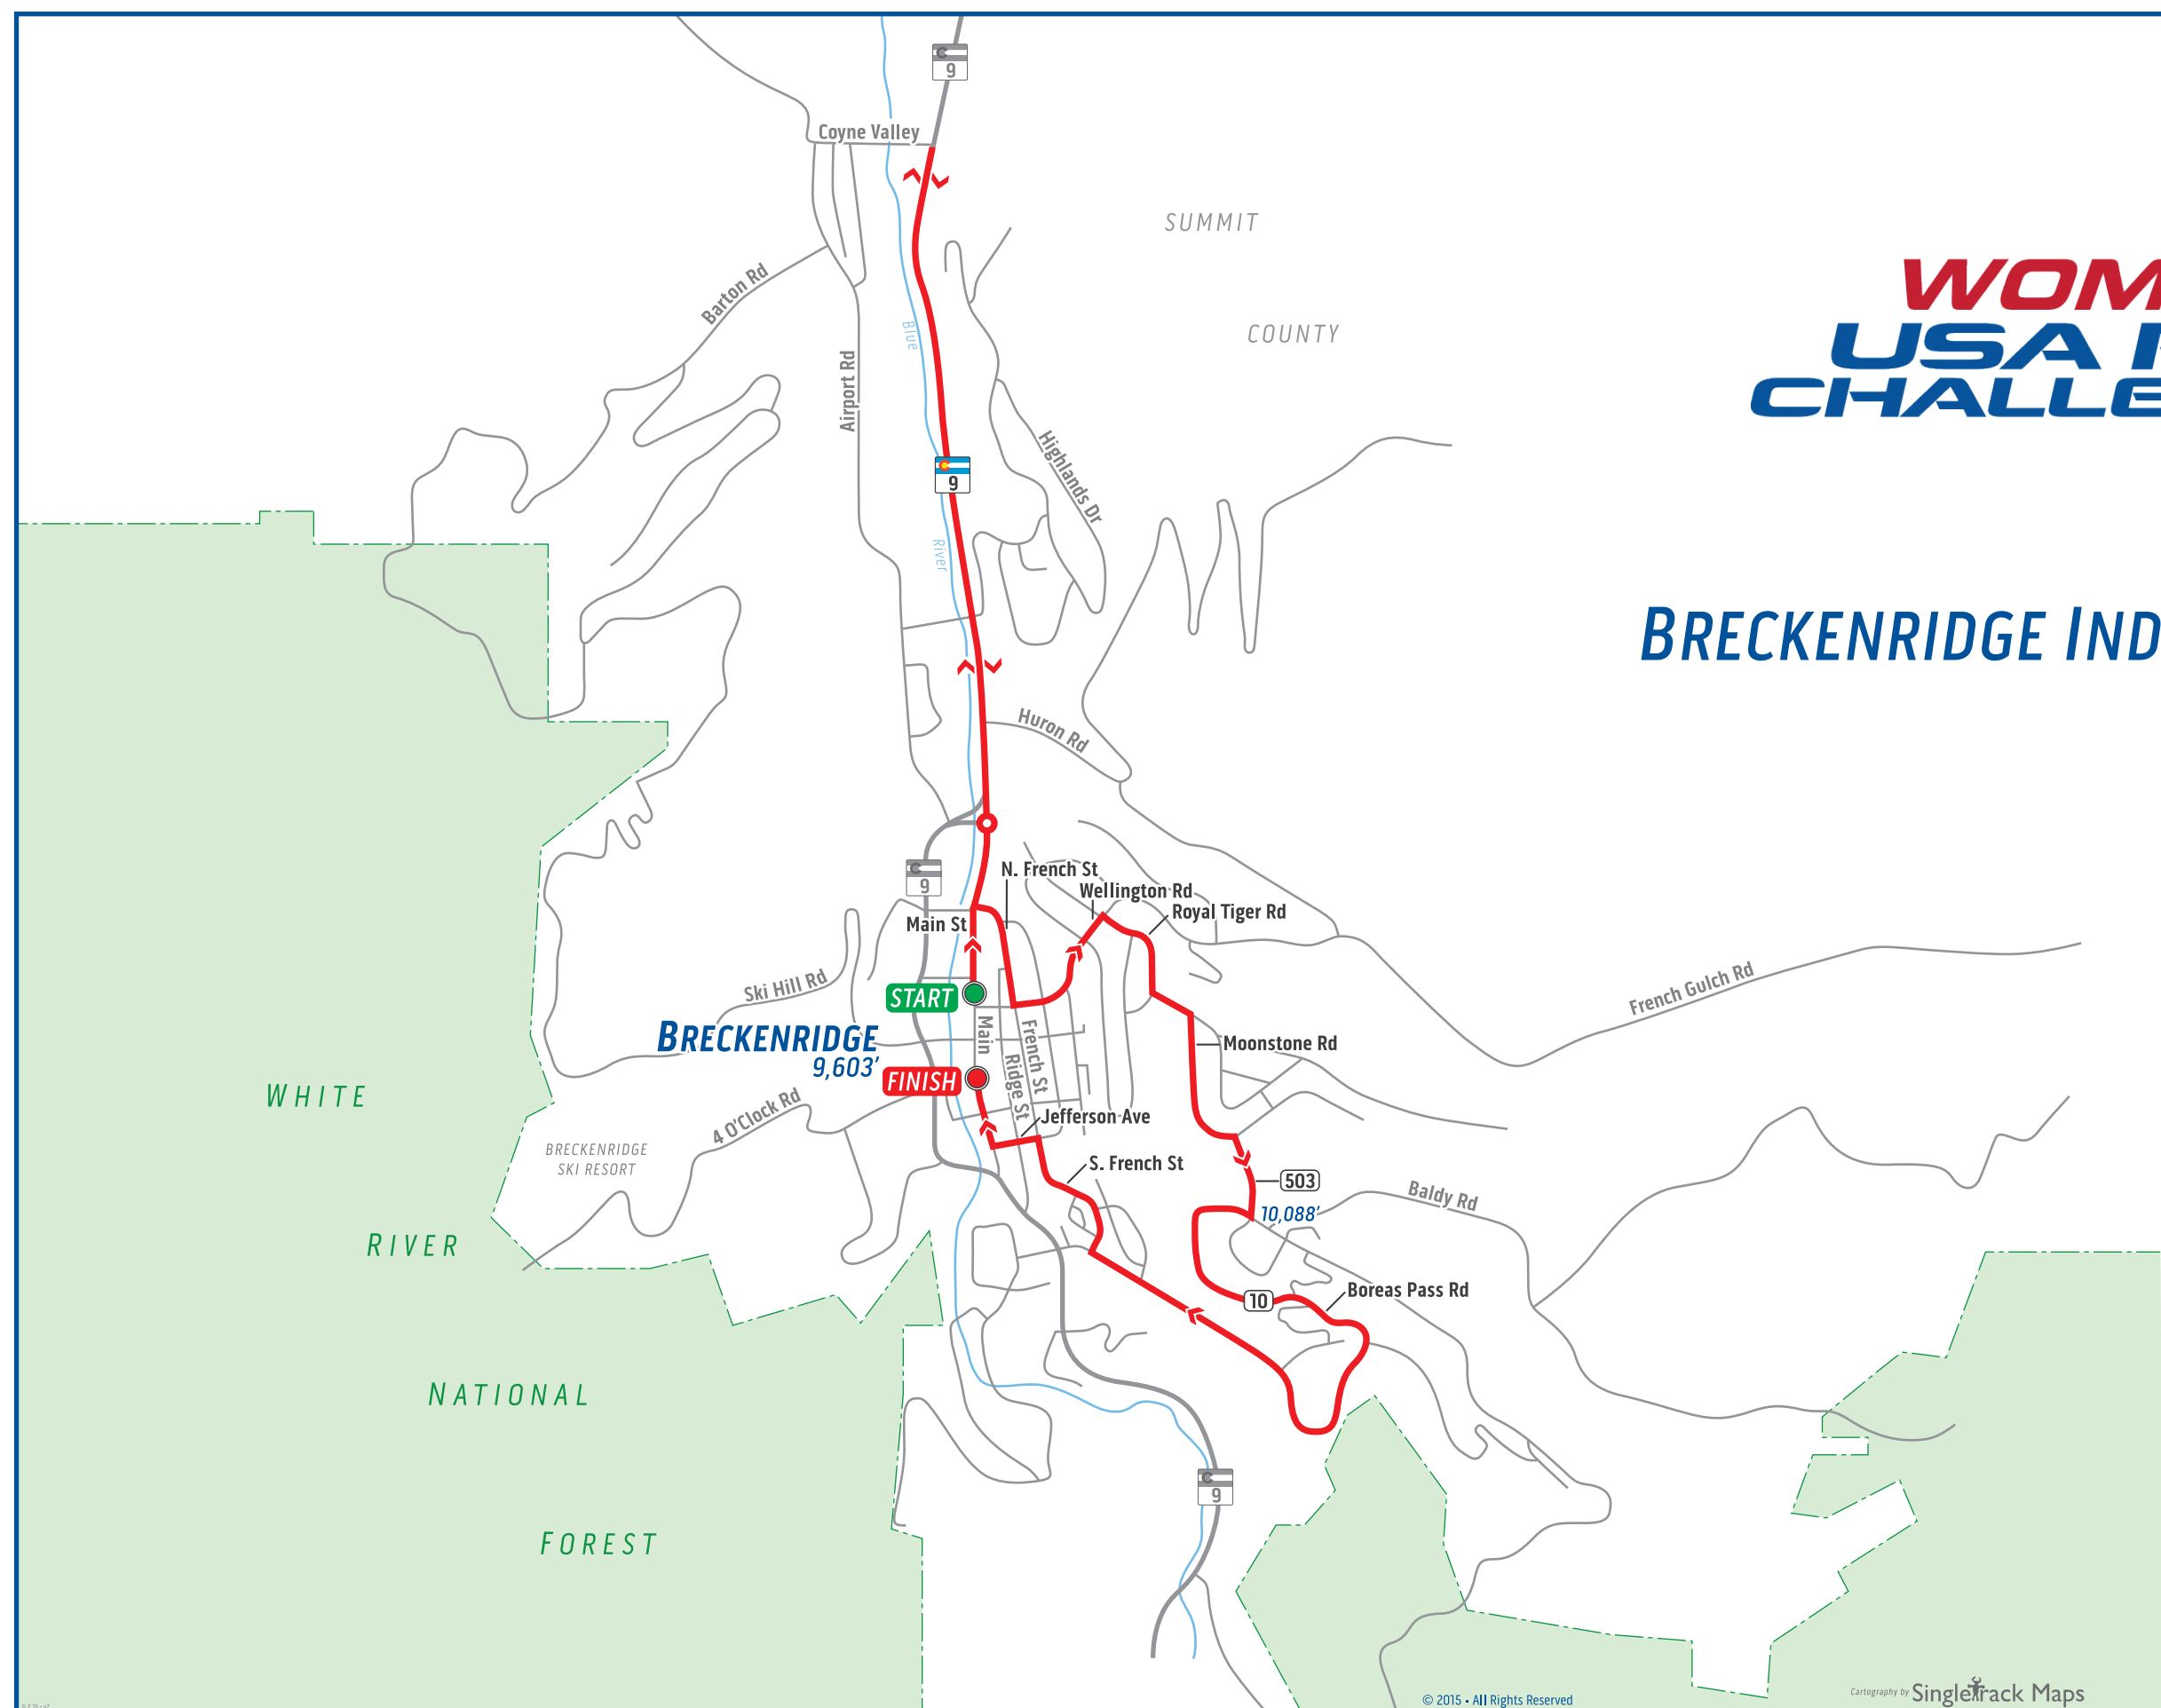

WOMEN'S USA PRO CHALLENGE

STAGE 1 BRECKENRIDGE INDIVIDUAL TIME TRIAL

Friday, August 27th · 8.5 Miles / 14 Kilometers

Legend

- Course..... —
- Course Direction..... →
- Start..... ●
- Finish..... ●
- City / Town..... ○
- State Highway..... 131
- County Road..... 33
- Local Road..... —
- Counties..... - - -
- U.S. Forest Service Boundary..... - - -